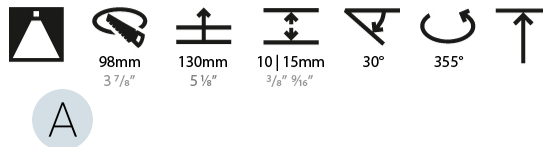

GENERAL

Series: Bioniq
Subseries: Bioniq Round Pinhole
Brand: Prolicht
Division: Architectural
Mounting Type: Recessed
Mounting Location: Ceiling
Subcategory: Downlight

PHYSICAL

Shape: Round
Diameter (mm): 107
Diameter (in): 4 3/16
Height (mm): 112
Height (in): 4 7/16
Ceiling Thickness (mm): 10 / 12.5 / 15
Ceiling Thickness (in): 3/8 or 1/2 or 9/16
Min. Recessing Depth (mm): 130
Min. Recessing Depth (in): 5 1/8
Light Distribution: Adjustable / Downlight
Weight (kg): 0.456
Weight (lbs): 1
Fixture Finish: SSR / BKV / CWI / CRY / HAB / LAG / UFT / ITA / RUA / RUR / MIC / FTG / MYG / TWT / LOD / PUS / FRO / FUP / KIA / POP / BLS / SPG / MEY / GOH / GUM / CHC / COM / ABZ / JAG / OBR / MOS / ROR
Fixture Material: Aluminum Die Cast
Cut-out Measurements: 98mm / 3 7/8"

ELECTRICAL

Lamp Type: LED (Zhaga Standard)
Total Output Wattage (W): 15
Dimming: Dali Dimming
Driver Included: No
Driver Location: Recessed Housing
Driver Type: Constant Current - 120Vac
Housing: See components
Input Voltage (V): 120
Constant Current (MA): 350

LED

Number of LEDs: 1
Color Temperature (°K): Warm Dim
Max. Delivered Lumen (lm): 760
Nominal Lumen (lm): 1140
CRI: >90 CRI
Lamp Life (hrs): 50000

OPTICAL

Reflector: 20 / 40 / 60
Adjustability: Rotational 355°, Tilt 30°

RATINGS AND CERTIFICATIONS

Certified By: Certified for North American Standards
IP rating: IP20

PROJECT
TYPE
SPECIFIER
QUANTITY
DATE